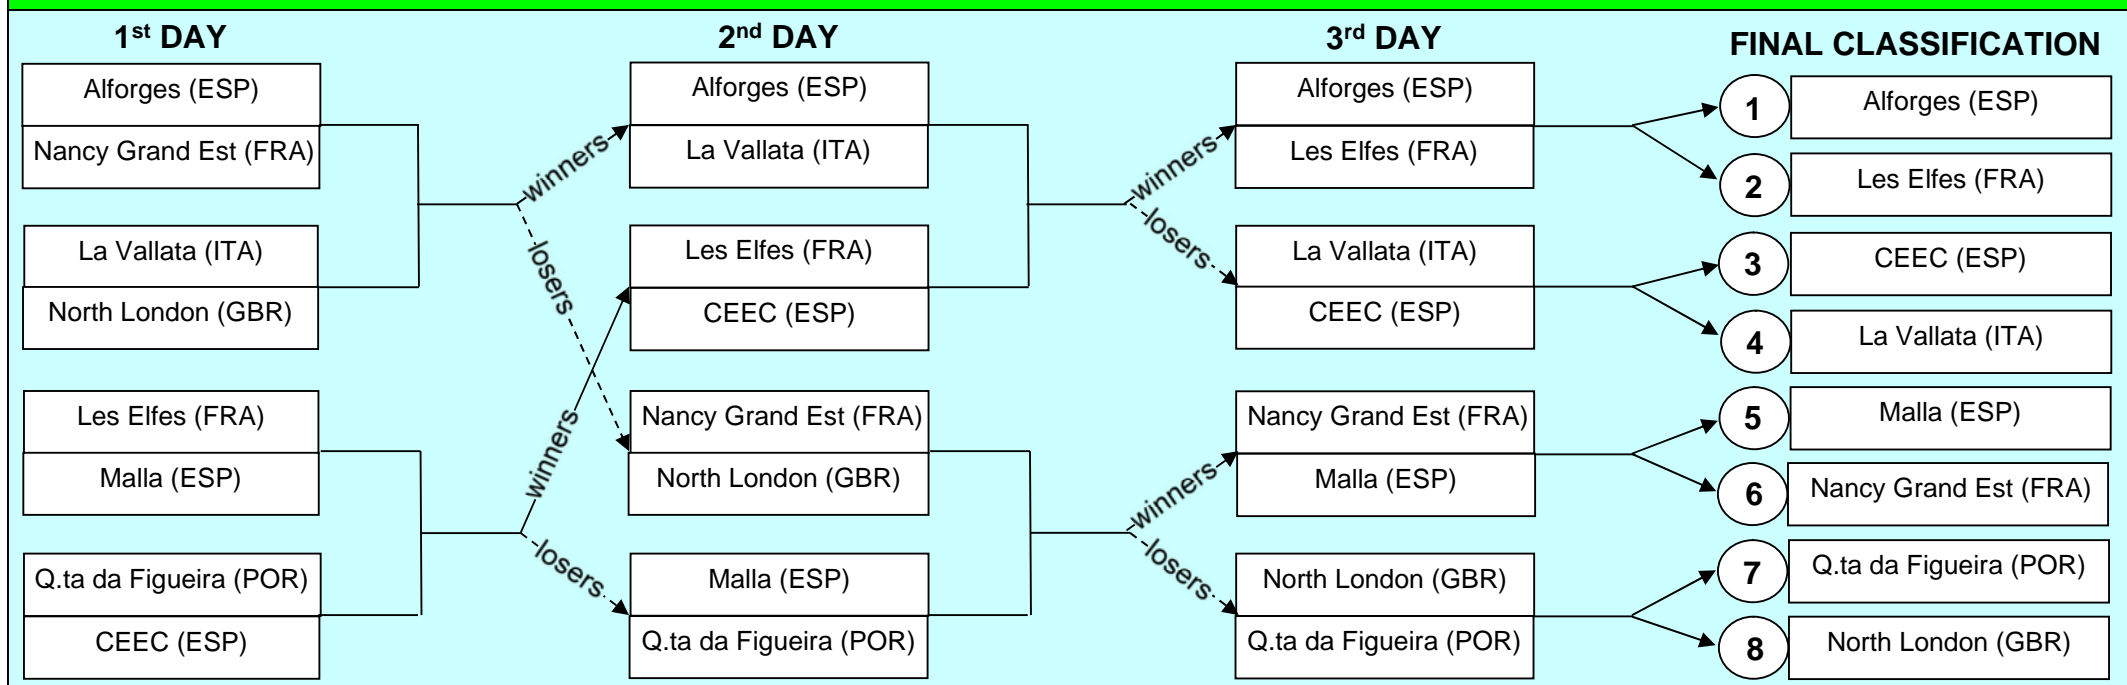

RESULTS & CLASSIFICATION – UNDER16

Type of Competition: **FIHB Under16 Champions League 2019**

Place: **Le Mans (FRA)**

Category: **Under16**

Date: **October 4th...6th2019**

RESULTS

October 4th			October 5th			October 6th		
Quinta da Figueira (POR) vs CEEC (ESP)	4	9	Malla (ESP) vs Quinta da Figueira (POR)	11	9	Finals - 7th and 8th place North London (GBR) vs Q.ta da Figueira (POR)	3	15
La Vallata (ITA) vs North London (GBR)	11	6	Nancy Grand Est (FRA) vs N.London (GBR)	7	2	Finals - 5th and 6th place Nancy Grand Est (FRA) vs Malla (ESP)	5	9
Les Elfes (FRA) vs Malla (ESP)	9	6	Les Elfes (FRA) vs CEEC (ESP)	6	4	Finals - 3rd and 4th place La Vallata (ITA) vs CEEC (ESP)	7	10
Alforges (ESP) vs Nancy Grand Est (FRA)	8	7	Alforges (ESP) vs La Vallata (ITA)	8	5	Finals - 1st and 2nd place Alforges (ESP) vs Les Elfes (FRA)	4	3

CLASSIFICATION