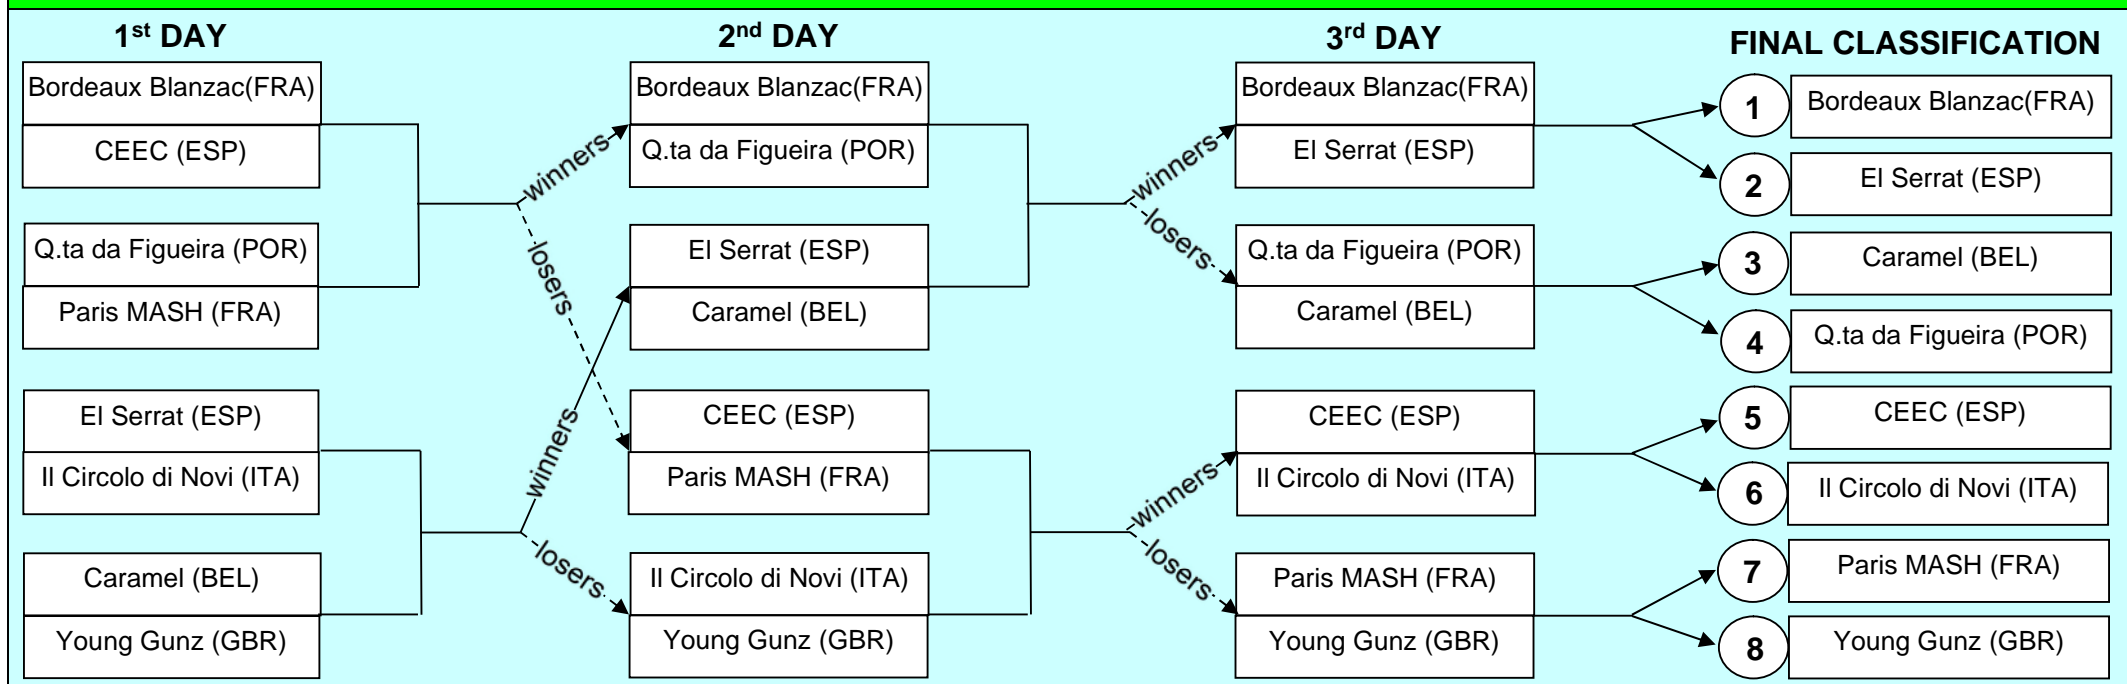

RESULTS & CLASSIFICATION – PRO ELITE

Place: Le Mans (FRA)   **Type of Competition: FIHB Pro Elite Champions League 2019**   **Date: October 4th...6th 2019**
Category: Pro Elite

RESULTS

October 4th			October 5th			October 6th		
Caramel (BEL) vs Young Gunz HBC (GBR)	9	3	Circolo di Novi (ITA) vs Young Gunz (GBR)	6	5	Finals - 7th and 8th place Paris MASH (FRA) vs Young Gunz HBC (GBR)	9	6
Q.ta da Figueira (POR) vs Paris MASH (FRA)	8	6	CEEC (ESP) vs Paris MASH Kayzen (FRA)	11	3	Finals - 5th and 6th place CEEC (ESP) vs Il Circolo di Novi (ITA)	9	7
El Serrat (ESP) vs Il Circolo di Novi (ITA)	7	5	El Serrat (ESP) vs Caramel (BEL)	8	7	Finals - 3rd and 4th place Quinta da Figueira (POR) vs Caramel (BEL)	6	7
Bordeaux Blanzac (FRA) vs CEEC (ESP)	7	5	Bordeaux Blanzac (FRA) vs Q.Figueira (POR)	8	3	Finals - 1st and 2nd place Bordeaux Blanzac (FRA) vs El Serrat (ESP)	6	5

CLASSIFICATION