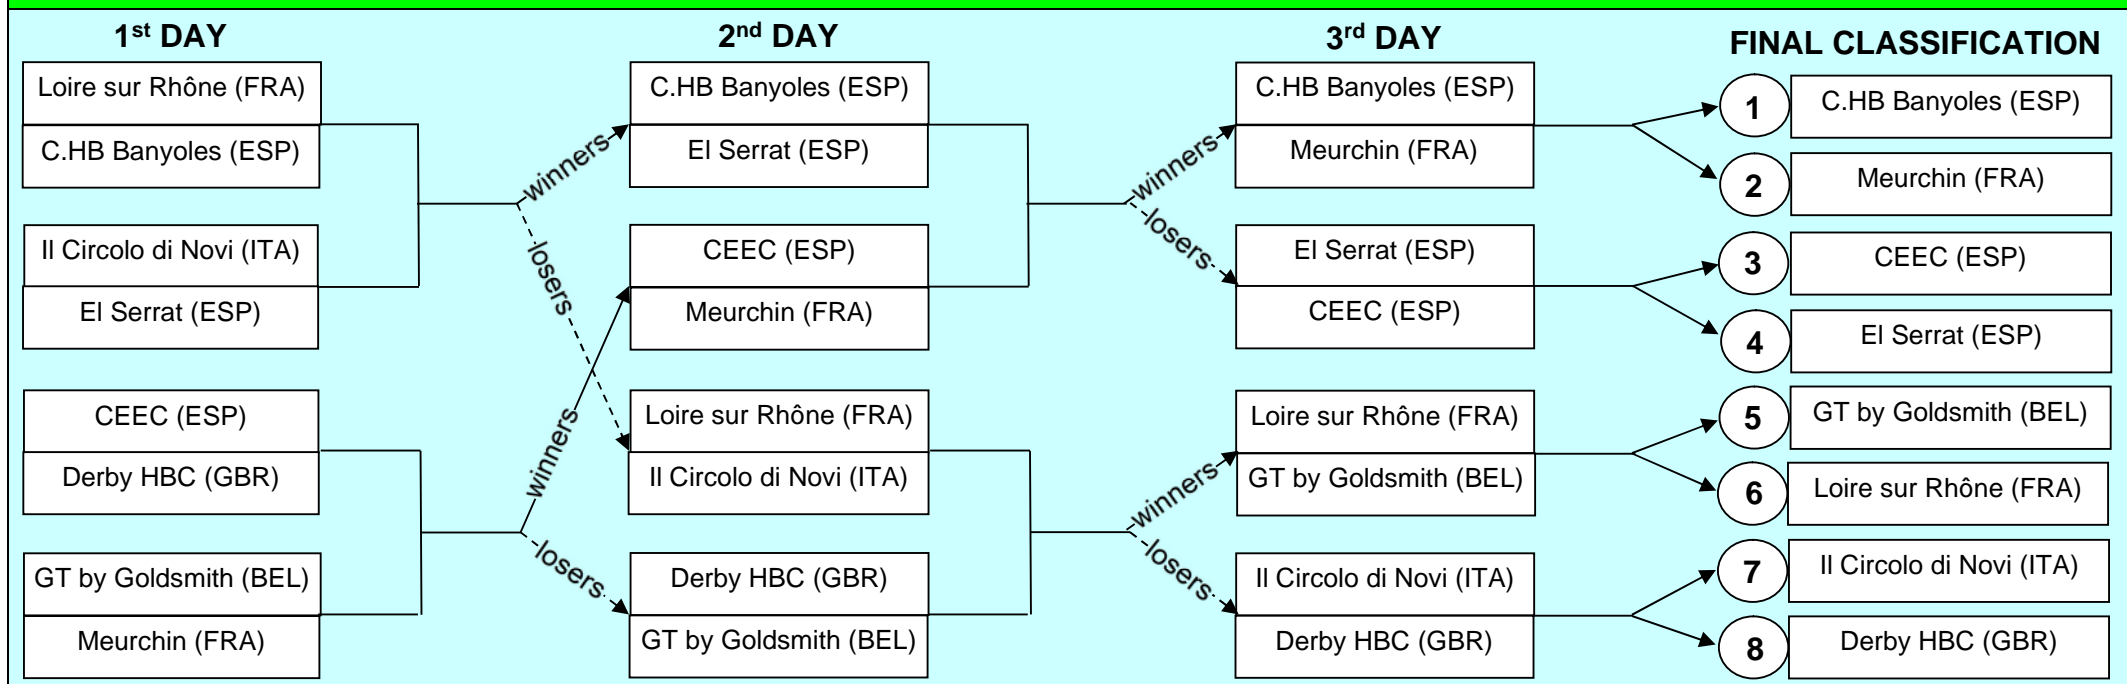

RESULTS & CLASSIFICATION – LADIES

Type of Competition: **FIHB Ladies Champions League 2019**

Place: **Le Mans (FRA)**

Category: **Ladies**

Date: **October 4th...6th 2019**

RESULTS

October 4th			October 5th			October 6th		
GT by Goldsmith S. (BEL) vs Meurchin (FRA)	1	11	Derby HBC (GBR) vs GT by Goldsmith (BEL)	1	7	Finals - 7th and 8th place Il Circolo di Novi (ITA) vs Derby HBC (GBR)	4	2
Il Circolo di Novi (ITA) vs El Serrat (ESP)	5	6	Loire s/Rhône (FRA) vs Il Circolo di Novi (ITA)	10	7	Finals - 5th and 6th place Loire s/Rhône (FRA) vs GT by Goldsmith (BEL)	4	6
CEEC (ESP) vs Derby HBC (GBR)	12	0	CEEC (ESP) vs Meurchin (FRA)	3	5	Finals - 3rd and 4th place El Serrat (ESP) vs CEEC (ESP)	4	5
Loire surRhône (FRA) vs C.HB Banyoles (ESP)	7	8	Club HB Banyoles (ESP) vs El Serrat (ESP)	8	3	Finals - 1st and 2nd place Club HB Banyoles (ESP) vs Meurchin (FRA)	6	5

CLASSIFICATION