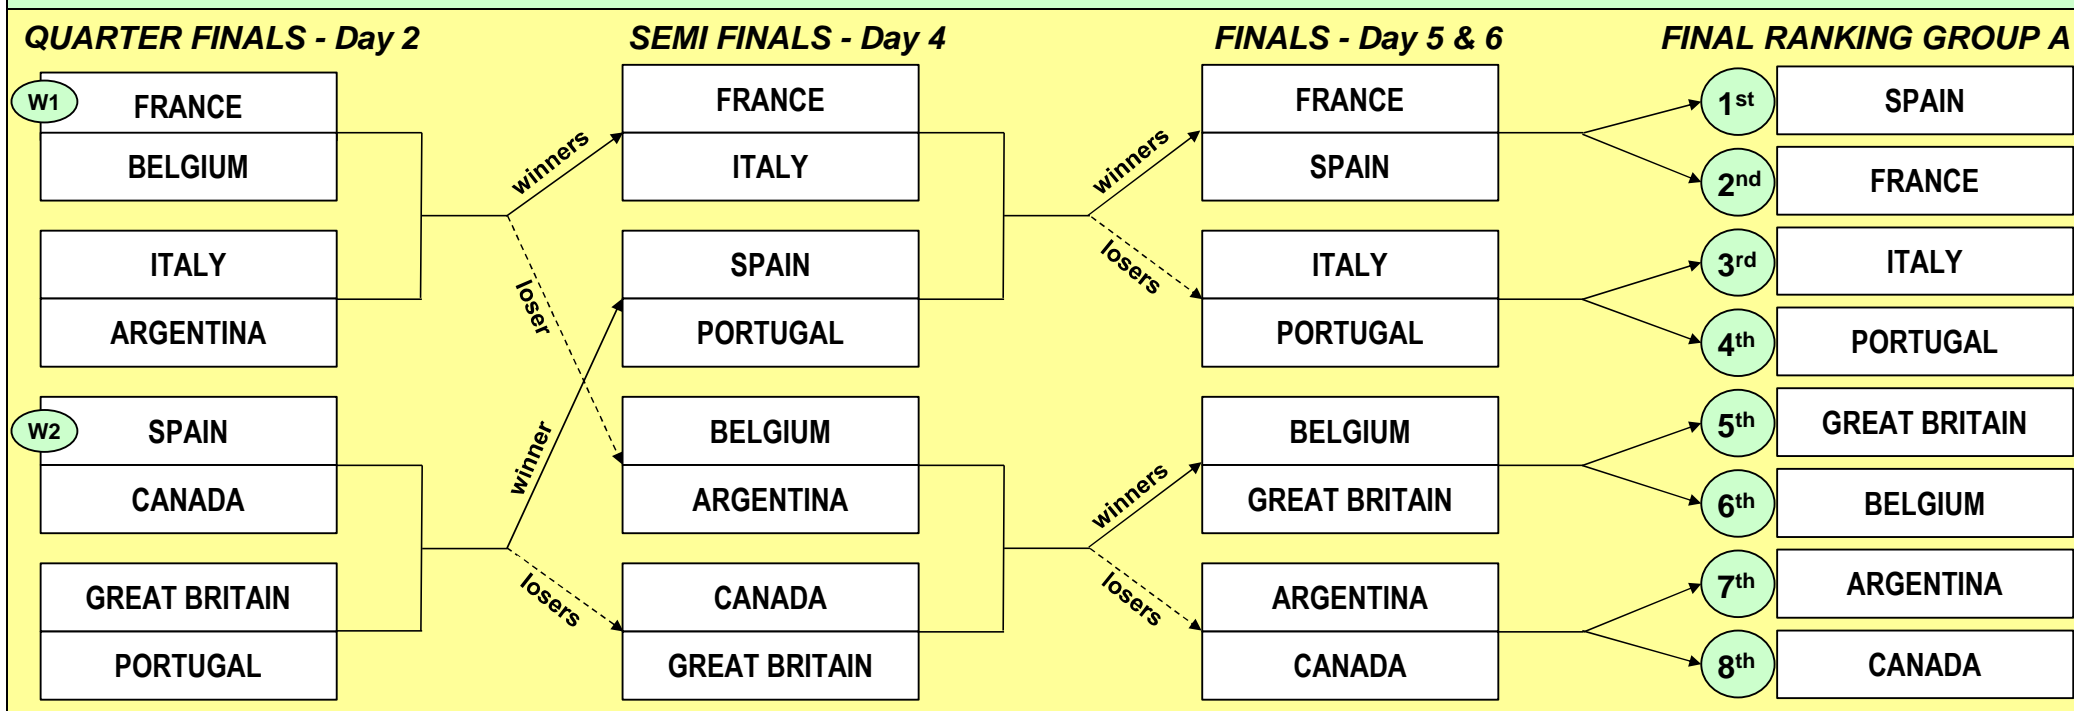

RESULTS & CLASSIFICATION - PRO ELITE

2025 FIHB World Cup
 Buenos Aires (ARG), 25th..30th March 2025

QUALIFICATIONS - Day 1

RESULTS				CLASSIFICATION							
25th March 2025				GROUP A	RESULT	GA	NATION	GROUP B	RESULT	GA	NATION
FRANCE vs URUGUAY	13	2	W1		FRANCE	2 nd best loser	-7		KYRGYZSTAN		
SPAIN vs AUSTRALIA	14	3	W2		SPAIN	3 rd best loser	-11		AUSTRALIA <small>note 1)</small>		
BELGIUM vs CHILE	12	0	W3		BELGIUM	4 th best loser	-11		URUGUAY <small>note 1)</small>		
ITALY vs JAPAN	14	1	W4		ITALY	5 th best loser	-11		MEXICO <small>note 1)</small>		
PORTUGAL vs CANADA	9	4	W5		PORTUGAL	6 th best loser	-12		CHILE		
GREAT BRITAIN vs KYRGYZSTAN	11	4	W6		GREAT BRITAIN	worst loser	-13		JAPAN		
ARGENTINA vs MEXICO	11	0	W7		ARGENTINA						
			best loser		-5	CANADA					

note 1): separated by most goals for

RESULTS & CLASSIFICATION - PRO ELITE

2025 FIHB World Cup
Buenos Aires (ARG), 25th..30th March 2025

RESULTS - GROUP A

QUARTER FINALS - 26th March 2025			SEMI FINALS - 28th March 2025			FINALS - 29th & 30th March 2025		
GREAT BRITAIN vs PORTUGAL	3	8	CANADA vs GREAT BRITAIN	8	12	Final 7th/8th place ARGENTINA vs CANADA	9	5
FRANCE vs BELGIUM	9	8	SPAIN vs PORTUGAL	5	4	Final 5th/6th place BELGIUM vs GREAT BRITAIN	7	8
SPAIN vs CANADA	12	1	FRANCE vs ITALY	10	6	Final 3rd/4th place ITALY vs PORTUGAL	7	6
ITALY vs ARGENTINA	7	4	BELGIUM vs ARGENTINA	6	3	Final 1st/2nd place FRANCE vs SPAIN	6	7

CLASSIFICATION - GROUP A

RESULTS & CLASSIFICATION - PRO ELITE

2025 FIHB World Cup
 Buenos Aires (ARG), 25th..30th March 2025

RESULTS - GROUP B

26th March			28th March			29th March		
URUGUAY vs CHILE	7	1	KYRGYZSTAN vs JAPAN	13	2	KYRGYZSTAN vs CHILE	15	1
AUSTRALIA vs JAPAN	7	3	AUSTRALIA vs CHILE	7	1	AUSTRALIA vs MEXICO	4	5
KYRGYZSTAN vs MEXICO	4	6	URUGUAY vs MEXICO	5	4	URUGUAY vs JAPAN	5	3